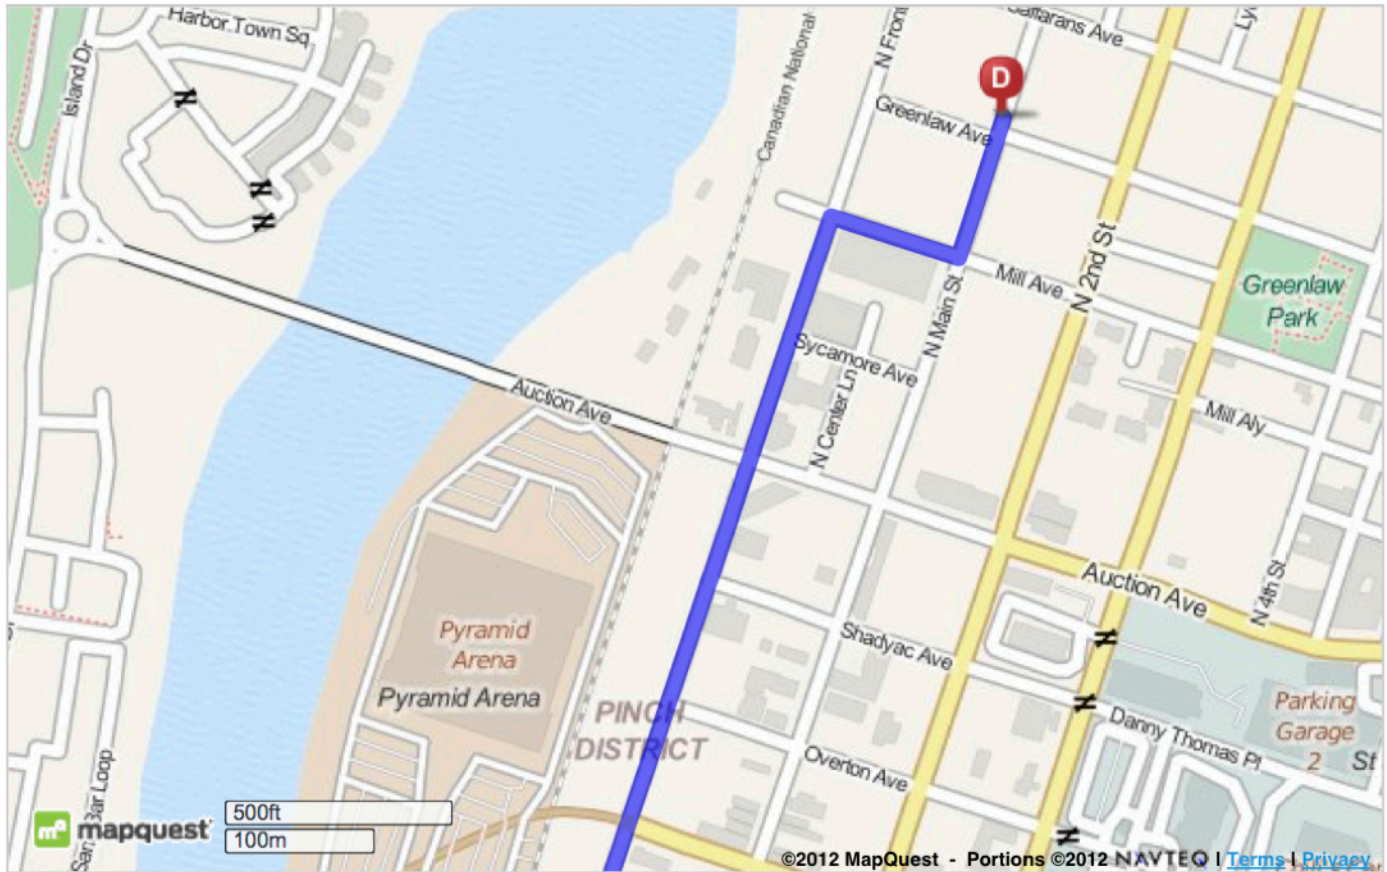

parking: on street

next stop: The Cornerstone and Memphis In May

Take GE Patterson to Front Street, Turn Left

The Cornerstone at Main Street Flats (B)
105 South Main . 38103

Entrance into property off Gayoso just West of South Main (noted above)

Memphis In May International Festival (C)
56 South Front . 38103

parking recommendation for both sites:
on street parking or *Parking Can Be Fun* Garage on Union Avenue (noted above - \$2-\$3 per hr)

next stop: TERRA House

Take Front Street North past Auction to Mill Avenue
Turn Right on Mill Avenue
Left on North Main

TERRA House (D)
 586 North Main . 38107

parking: on street

The Hillcrest (E)
 1554 Peabody . 38104

Starting with The Hillcrest:

The Hillcrest is at the corner of Peabody and Willett. Upon leaving, take Willett North to Union Avenue. Turn left on Union Avenue heading West to Front Avenue.

Ending with The Hillcrest:

Take Union Avenue East. Turn Right on Willett. Parking on Willett or Peabody.