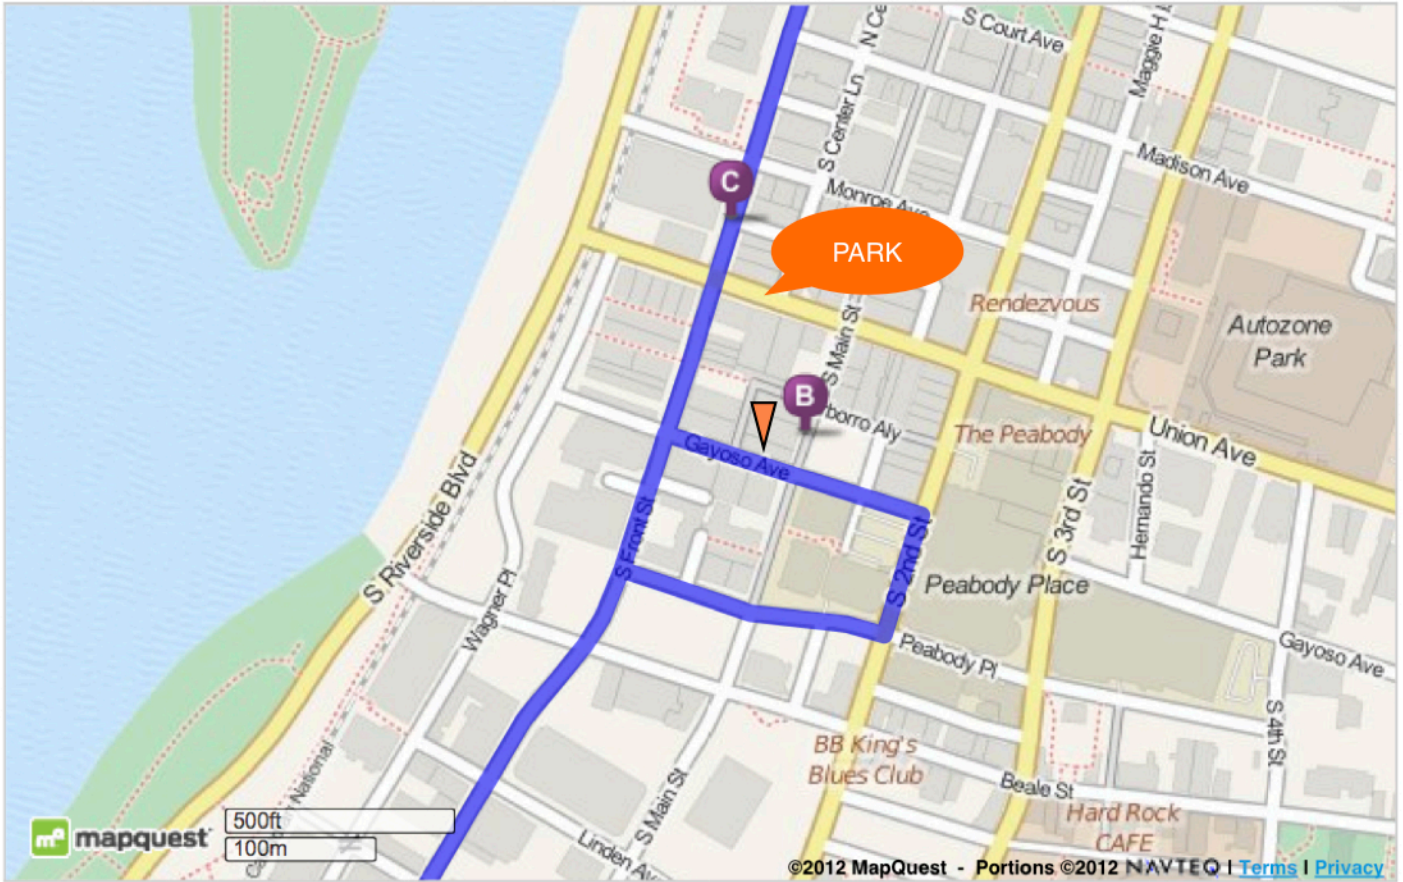

ARCHITECTS TOUR

MAP AND PARKING INFORMATION

Bluff House (A)

555 Magnolia Mound Drive . 38103

Enter into South Bluffs from GE Patterson past the gate
Left after the fountain onto Monteigne Blvd
Right on Asphodel Drive
Left on Magnolia Mound Drive

parking: on street

next stop: The Cornerstone and Memphis In May

Take GE Patterson to Front Street, Turn Left

The Cornerstone at Main Street Flats (B)
105 South Main . 38103

Entrance into property off Gayoso just West of South Main (noted above)

Take Front Street North past Auction to Mill Avenue
Turn Right on Mill Avenue
Left on North Main

TERRA House (D)
 586 North Main . 38107

parking: on street

The Hillcrest (E)
 1554 Peabody . 38104

Starting with The Hillcrest:

The Hillcrest is at the corner of Peabody and Willett. Upon leaving, take Willett North to Union Avenue. Turn left on Union Avenue heading West to Front Avenue.

Ending with The Hillcrest:

Take Union Avenue East. Turn Right on Willett. Parking on Willett or Peabody.