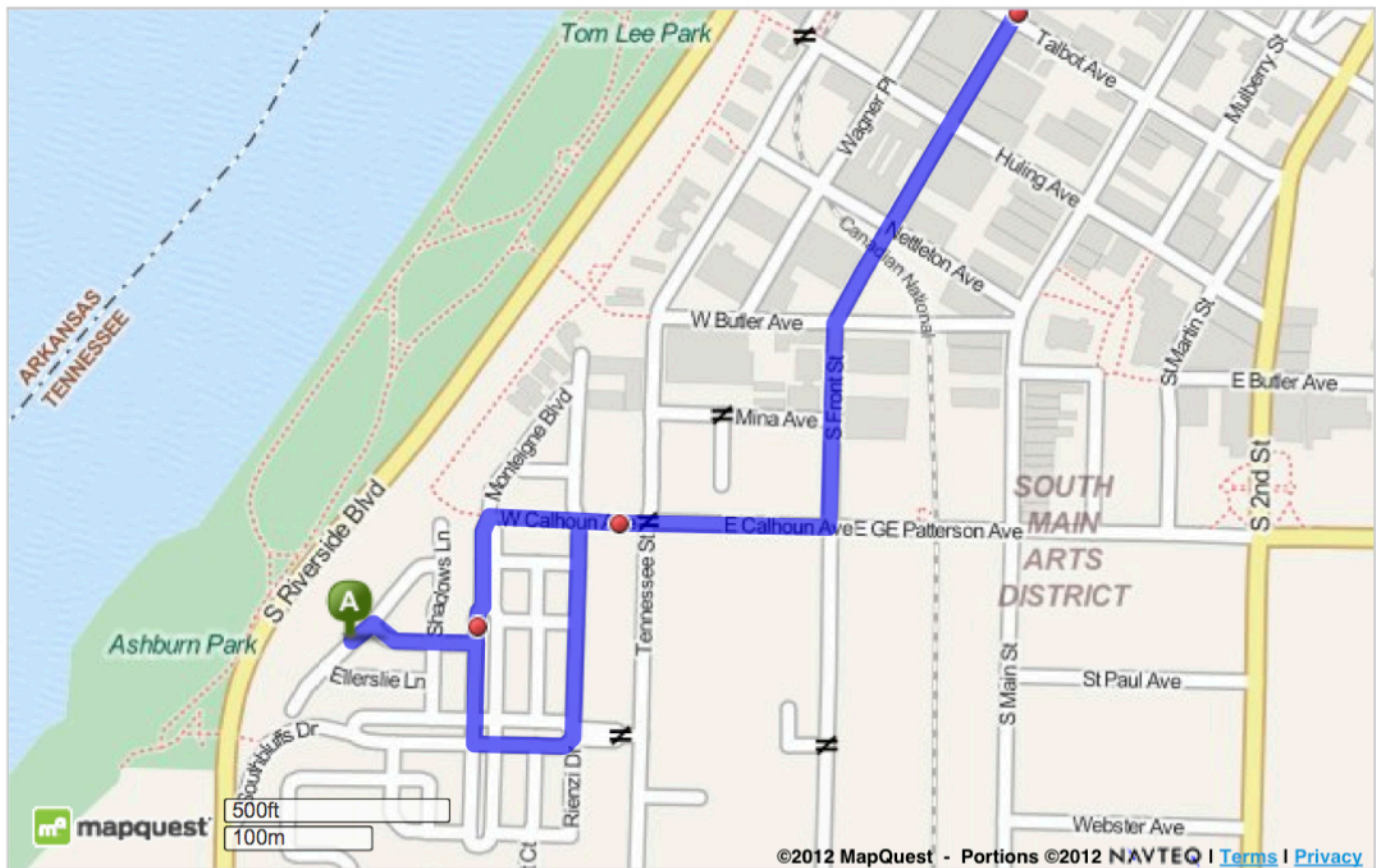

ARCHITECTS TOUR

MAP AND PARKING INFORMATION

Bluff House (A)

555 Magnolia Mound Drive . 38103

Enter into South Bluffs from GE Patterson past the gate
Left after the fountain onto Monteigne Blvd
Right on Asphodel Drive
Left on Magnolia Mound Drive

parking: on street

next stop: The Cornerstone and Memphis In May

Take GE Patterson to Front Street, Turn Left

The Cornerstone at Main Street Flats (B)
105 South Main . 38103

Entrance into property off Gayoso just West of South Main (noted above)

Take Front Street North past Auction to Mill Avenue
Turn Right on Mill Avenue
Left on North Main

TERRA House (D)
 586 North Main . 38107

parking: on street

The Hillcrest (E)
 1554 Peabody . 38104

Starting with The Hillcrest:

The Hillcrest is at the corner of Peabody and Willett. Upon leaving, take Willett North to Union Avenue. Turn left on Union Avenue heading West to Front Avenue.

Ending with The Hillcrest:

Take Union Avenue East. Turn Right on Willett. Parking on Willett or Peabody.